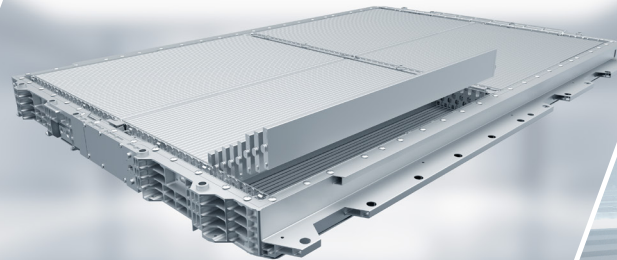

BYD

BYD

BYD M6
BEYOND LIMITS

SAFE • COMFORTABLE • SPACIOUS

// Dragon Face Design

Crystal diamond starlight floating LED headlights

17-inch star speed dynamic wheel hub

// All New e-Platform 3.0

// Blade Battery

// 8-in-1 Electric Powertrain

Rear Cross Traffic Brake (RCTB)	●	●
Lane Departure Assist (LDA)	●	●
Emergency Lane Keeping Assist (ELKA)	●	●
Exterior		
Electrically adjustable exterior mirror	●	●
Electrically foldable exterior mirrors	●	●
Panoramic glass roof	●	●
Front boneless wiper	●	●
Rear wiper	●	●
Roof rack	●	●
Interior		
Three spoke multifunction steering wheel	●	●
Electric power assisted steering system	●	●
5" TFT full LCD combination instrument	●	●
Manual dimming interior rear view mirror	●	●
Mobile phone wireless charging	●	●
Synthetic leather seat	●	●
2+3+2 three row seat distribution	○	●
2+2+2 three row seat distribution	●	○
6/4 split fold middle seats	-	●
Middle row independent seats	●	-
Real seats folded down	●	●
6-way electrical adjustment - driver seat	●	●
6-way manual adjustment - driver seat	-	-
4-way electrical adjustment - front passenger seat	●	●
6-way manual adjustment - front passenger seat	-	-
Ventilate - driver seat	●	●
Ventilate- front passenger seat	●	●
Height Adjustable Headrests	●	●
Entertainment		
*Bluetooth® Phone Connectivity and Audio Streaming	●	●
12.8" Intelligent rotating touch screen	●	●
*Satellite navigation	●	●
*Apple CarPlay®	●	●
Voice assistant	●	●
USB × 2, Centre console Type A + Type C	●	●
USB × 2, Middle Type A + Type C	●	●