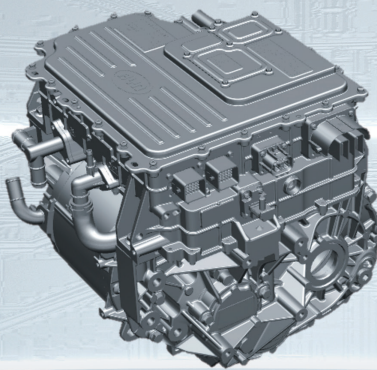

BYD

BYD

BYD M6
BEYOND LIMITS

SAFE • COMFORTABLE • SPACIOUS

// Dragon Face Design

Crystal diamond starlight floating LED headlights

17-inch star speed dynamic wheel hub

// All New e-Platform 3.0

// Blade Battery

// 8-in-1 Electric Powertrain

Rear Cross Traffic Brake (RCTB)	●	●
Lane Departure Assist (LDA)	●	●
Emergency Lane Keeping Assist (ELKA)	●	●
Exterior		
Electrically adjustable exterior mirror	●	●
Electrically foldable exterior mirrors	●	●
Panoramic glass roof	●	●
Front boneless wiper	●	●
Rear wiper	●	●
Roof rack	●	●
Interior		
Three spoke multifunction steering wheel	●	●
Electric power assisted steering system	●	●
5" TFT full LCD combination instrument	●	●
Manual dimming interior rear view mirror	●	●
Mobile phone wireless charging	●	●
Synthetic leather seat	●	●
2+3+2 three row seat distribution	○	●
2+2+2 three row seat distribution	●	○
6/4 split fold middle seats	-	●
Middle row independent seats	●	-
Real seats folded down	●	●
6-way electrical adjustment - driver seat	●	●
6-way manual adjustment - driver seat	-	-
4-way electrical adjustment - front passenger seat	●	●
6-way manual adjustment - front passenger seat	-	-
Ventilate - driver seat	●	●
Ventilate- front passenger seat	●	●
Height Adjustable Headrests	●	●
Entertainment		
*Bluetooth® Phone Connectivity and Audio Streaming	●	●
12.8" Intelligent rotating touch screen	●	●
*Satellite navigation	●	●
*Apple CarPlay®	●	●
Voice assistant	●	●
USB × 2, Centre console Type A + Type C	●	●
USB × 2, Middle Type A + Type C	●	●