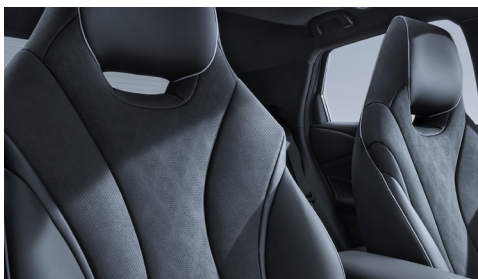

Sustainable vegan leather seats

The integrated sports seats offer long-distance comfort as well as strong lateral support during cornering. These seats are made from sustainable vegan leather, offering an eco-friendly solution without compromising on style. With multiple-way adjustment, you can customize your seat to your every need.