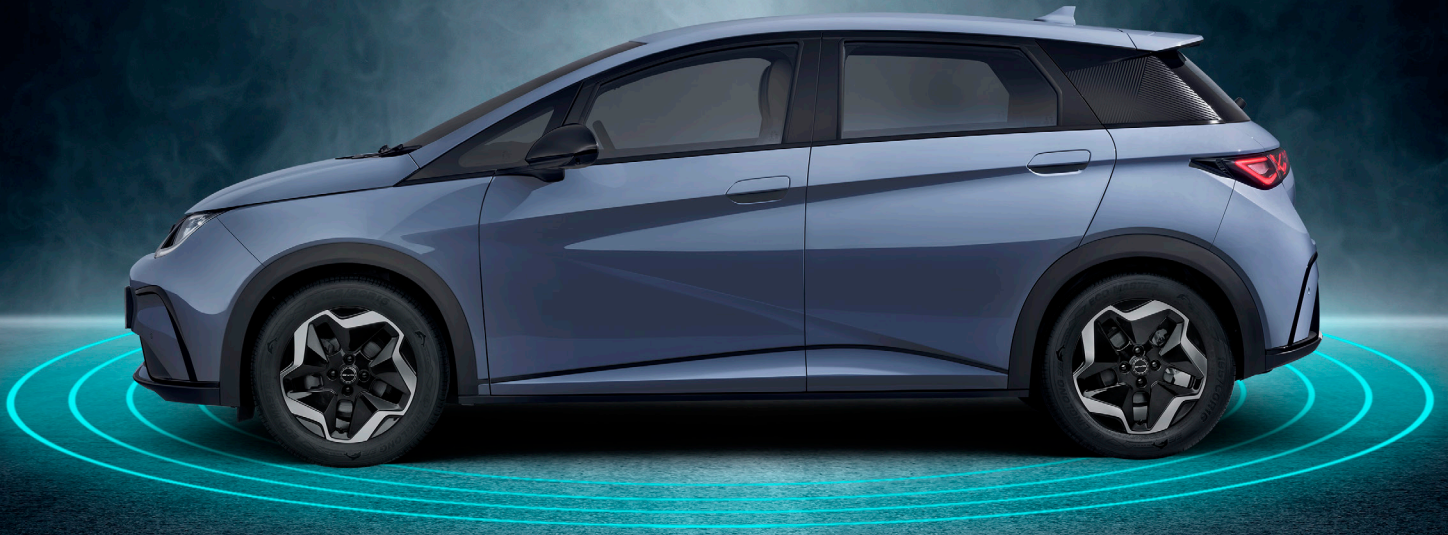

## BLADE BATTERY

Blade Battery is the only battery that has successfully passed the nail penetration test, the most rigorous way to test the thermal runaway of batteries.

## e-PLATFORM 3.0

BYD DOLPHIN is equipped with the all-new BYD e-Platform 3.0 designed exclusively for pure electric vehicles, deeply integrated with the Blade Battery, 8-in-1 High Efficiency Electric Powertrain, Wide Temperature Range High Efficiency Heat Pump System, and other core technologies. Giving full play to the advantages of intelligence, efficiency, safety and aesthetics, e-Platform 3.0 promotes vehicle performance in safety and low-temperature driving range as well as improve intelligent driving experiences.

# Safety Surge

BYD DOLPHIN comes standard with an abundance of safety and Advanced Driver-Assistance Systems (ADAS), a safety system which is fully equipped & confident in every situation.

# Exterior Surge

The BYD DOLPHIN is instantly recognisable and futuristic due to its rounded profile and side silhouette resembling the graceful lines of a leaping dolphin.

BYD DOLPHIN adopts the new “Ocean Aesthetics” design concept.